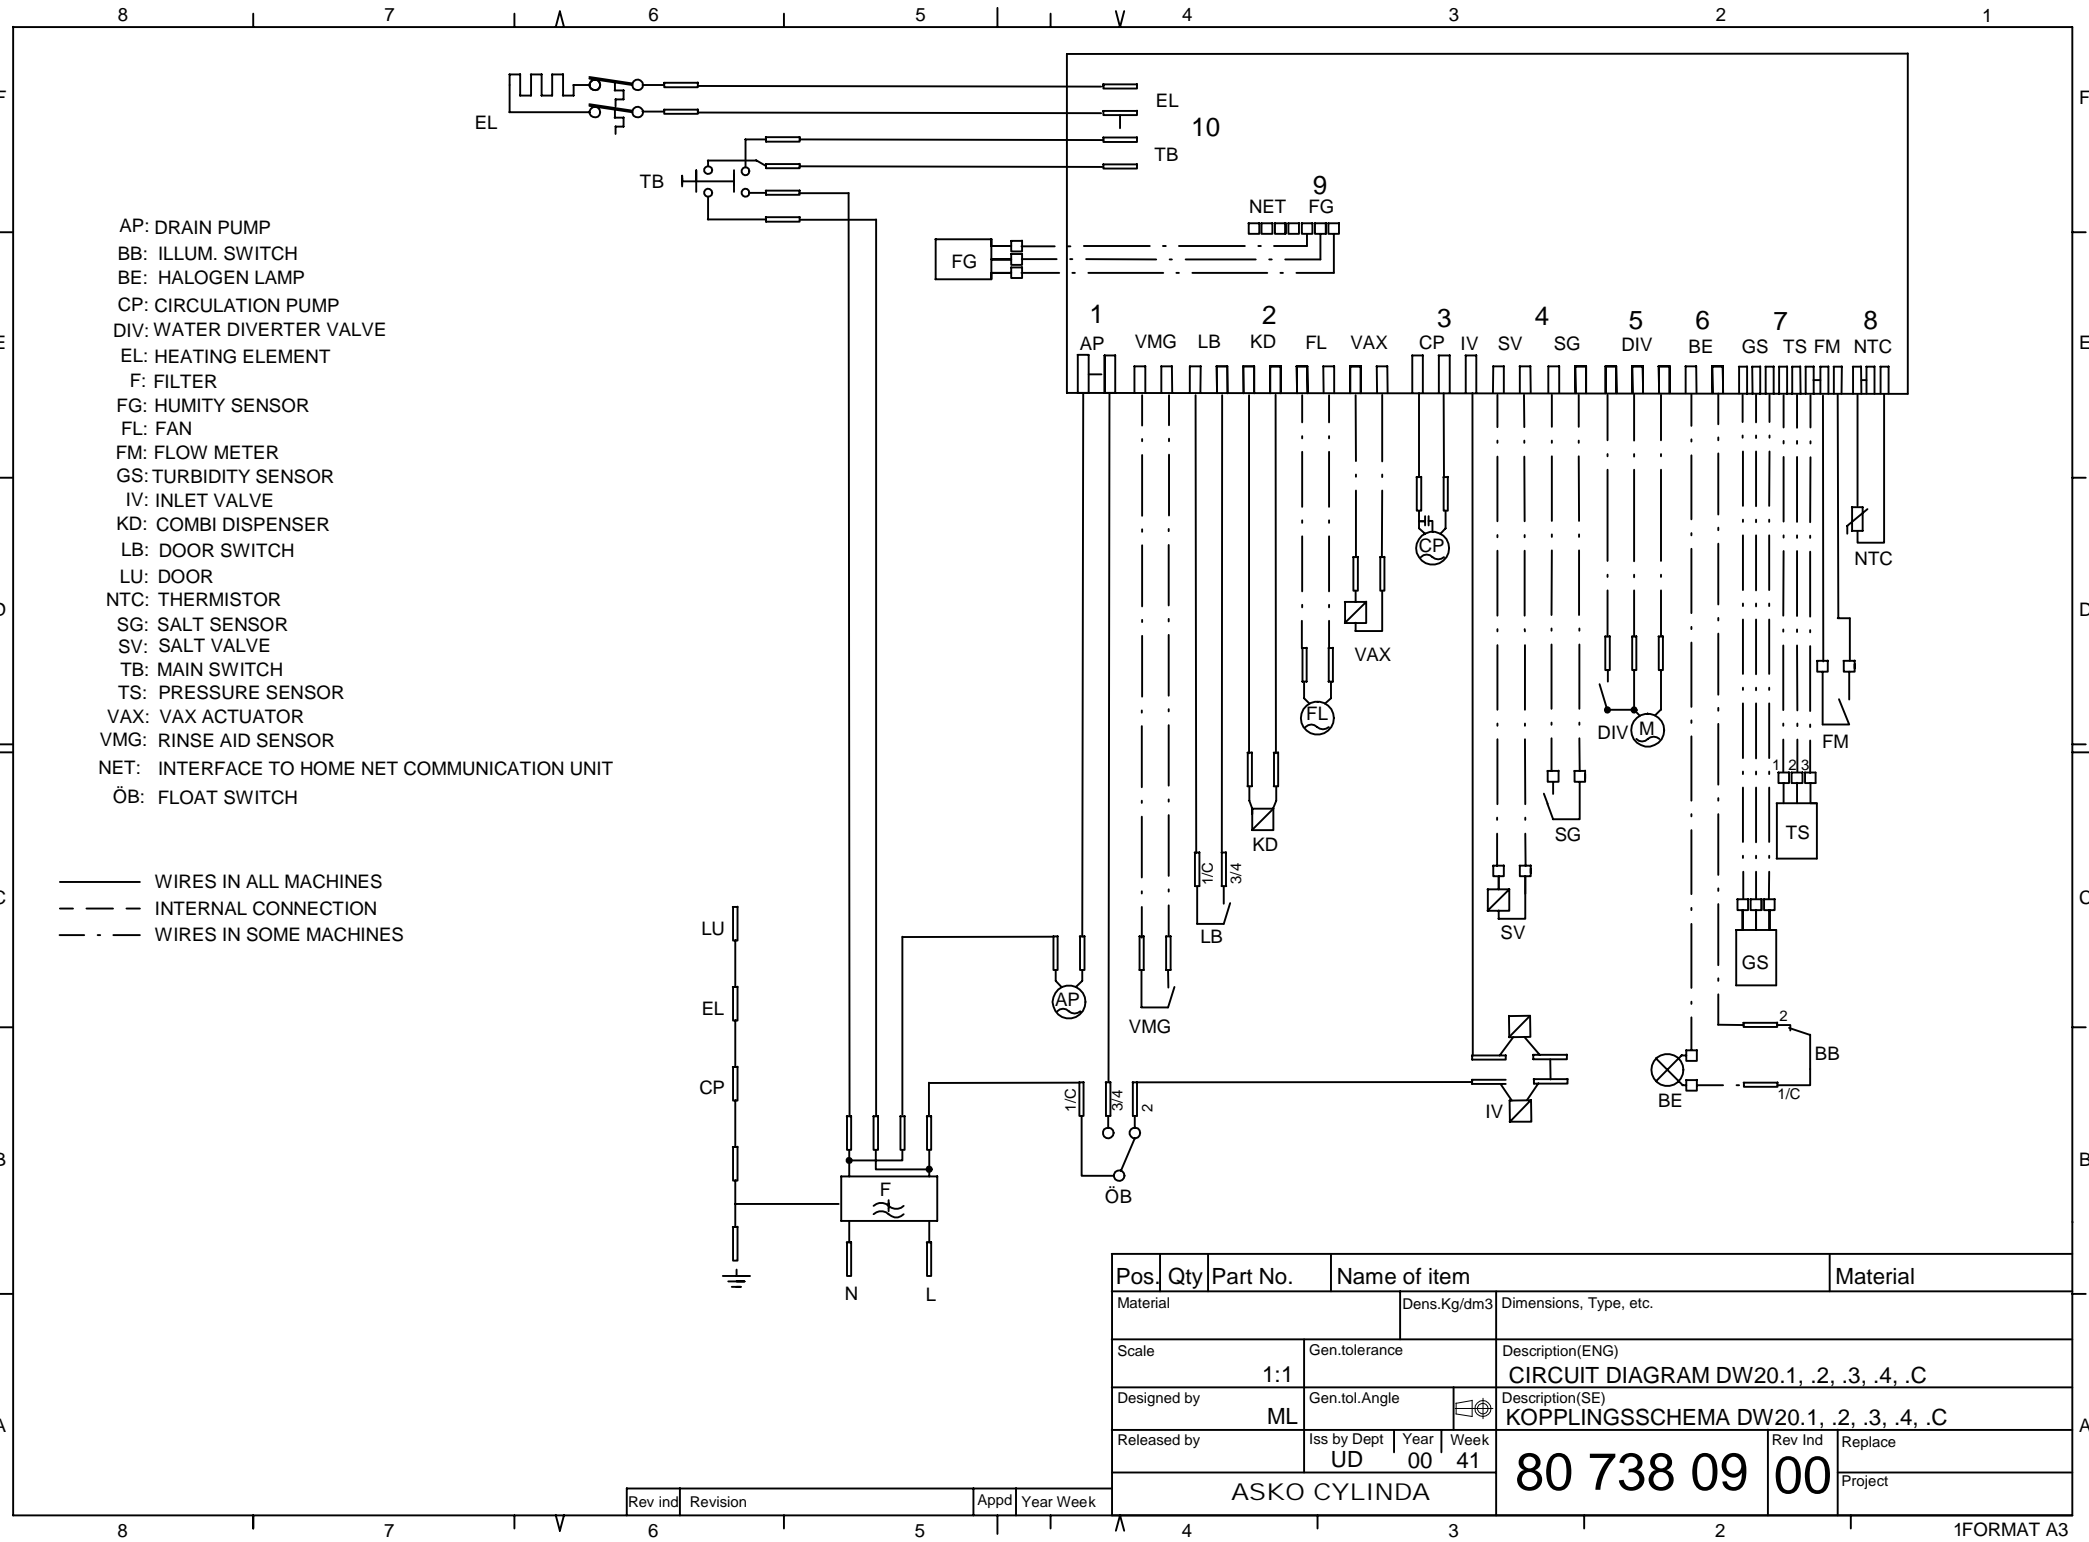

This document must not be copied without our written permission, and the contents thereof must not be imparted to a third party nor be used for any unauthorized purpose. ASKO CYLINDA AB

S:\UDw2011_Tryckunderlag\Kopplingschema\8073809 Circuit diagram DW20.4_c.dft , mail , 2002-06-18 08:34:08

Pos.	Qty	Part No.	Name of item	Material
Material		Dens.Kg/dm³	Dimensions, Type, etc.	
Scale		1:1	Description(ENG) CIRCUIT DIAGRAM DW20.1, .2, .3, .4, .C	
Designed by		ML	Description(SE) KOPPLINGSSCHEMA DW20.1, .2, .3, .4, .C	
Released by		UD	Iss by Dept | Year | Week 00 | 41	Rev Ind | Replace 00
ASKO CYLINDA			80 738 09	00
				Project

Rev ind	Revision	Appd	Year	Week